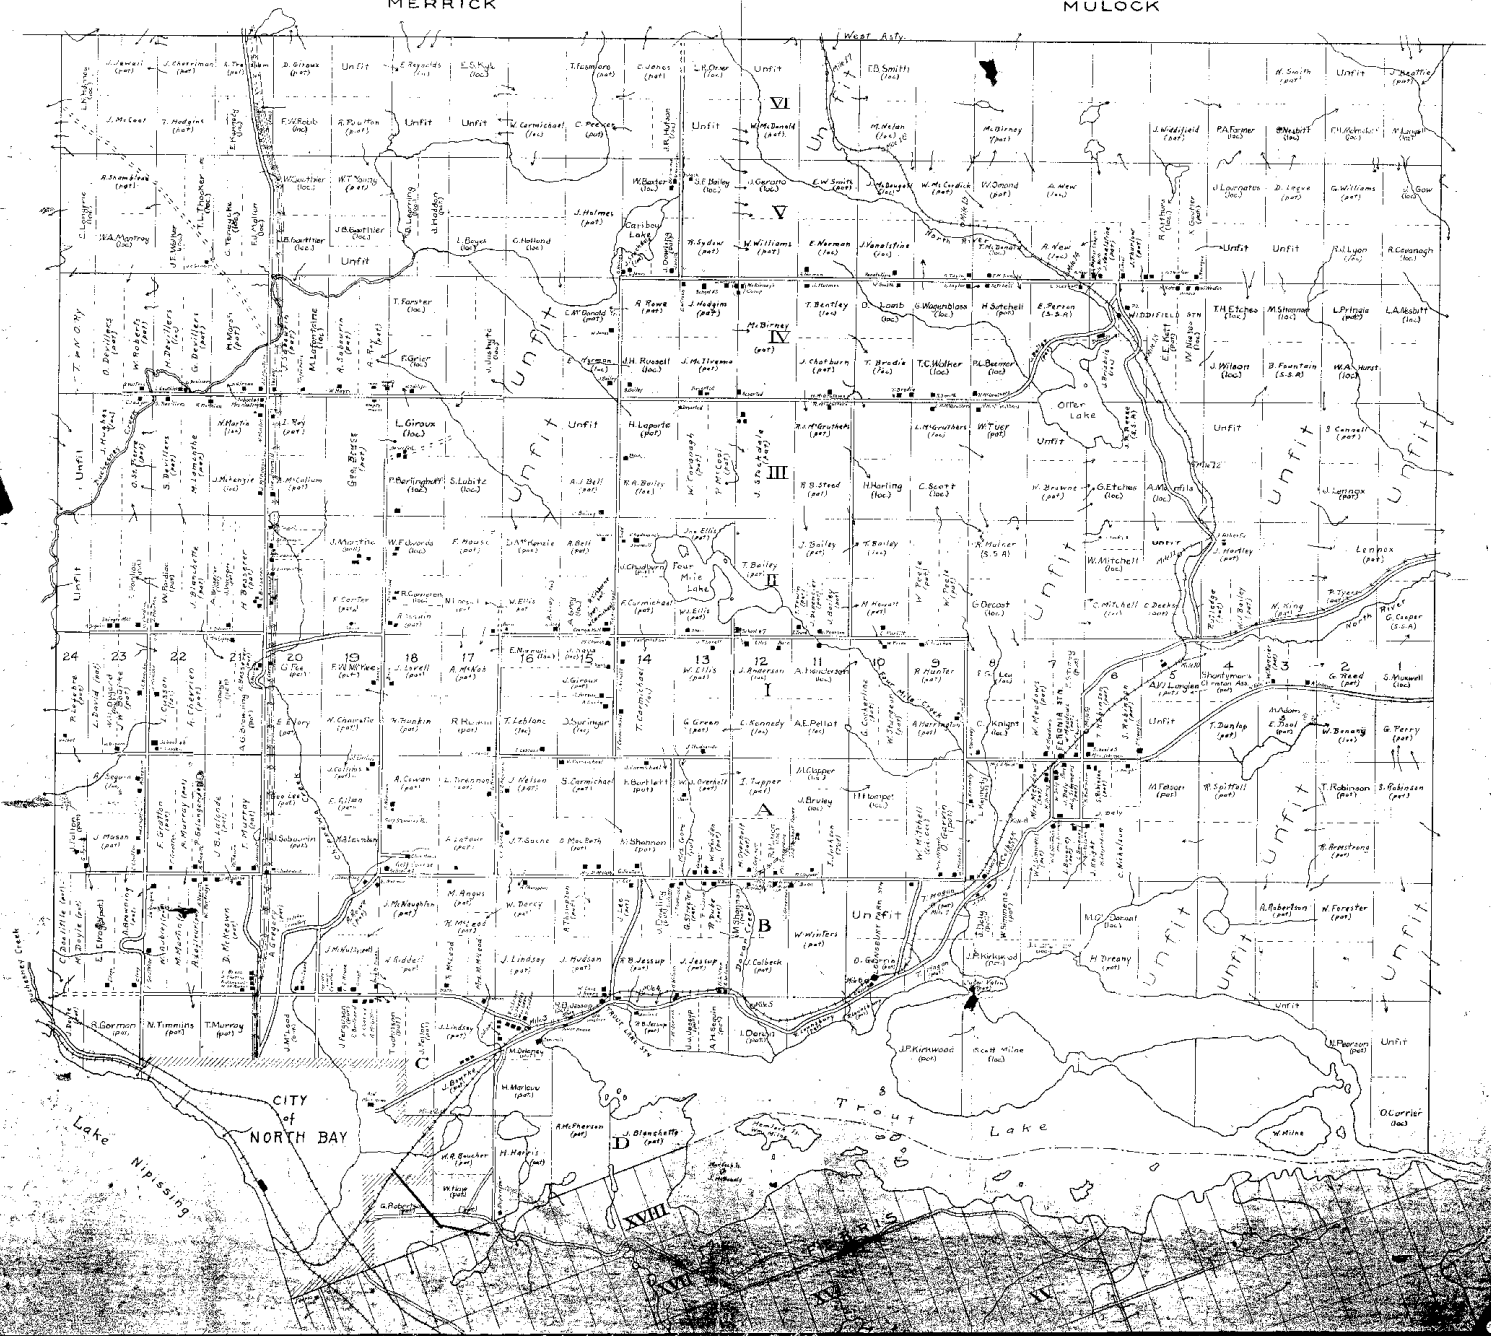

WIDDIFIELD

SCALE 40 CHAINS TO THE INCH

MERRICK

MULOCK

Date of this map about 1909